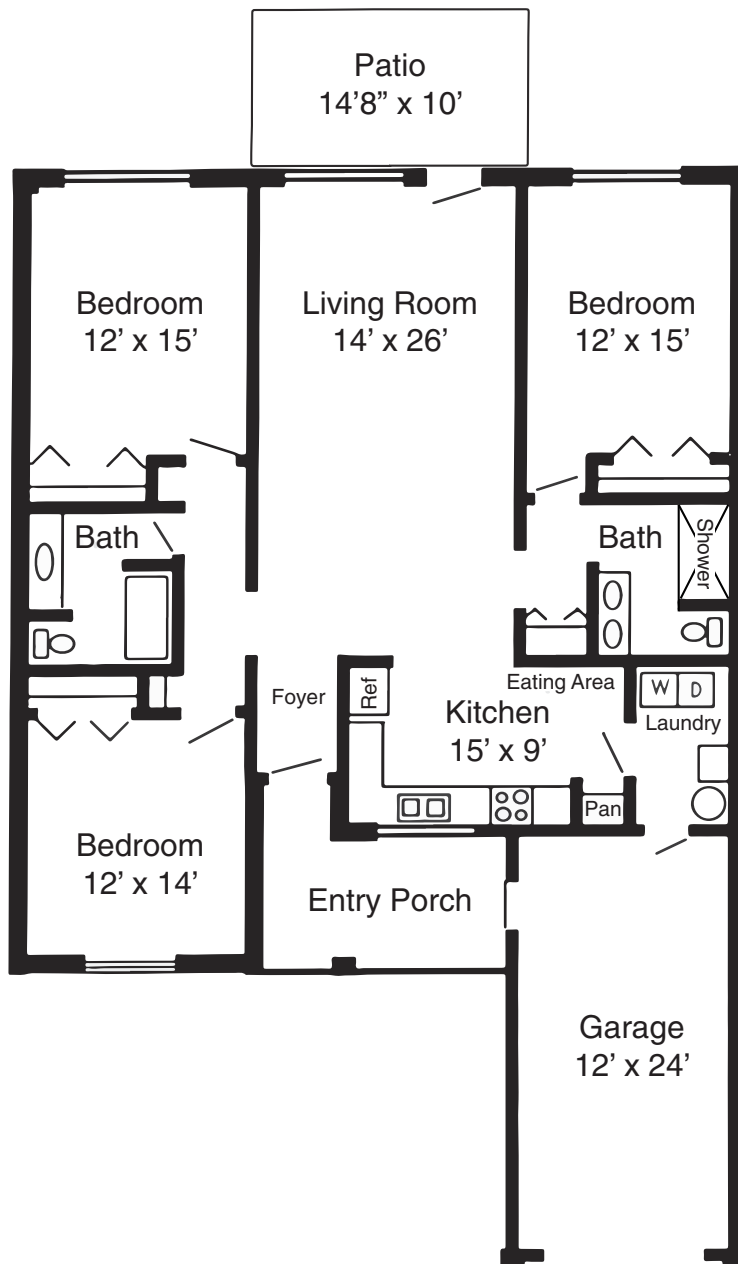

Westminster
Winter Park

Summerfield

Three Bedroom, Two Bath
with Attached Garage
1,800 sq. ft.

These are typical floor plans but may not be to scale.