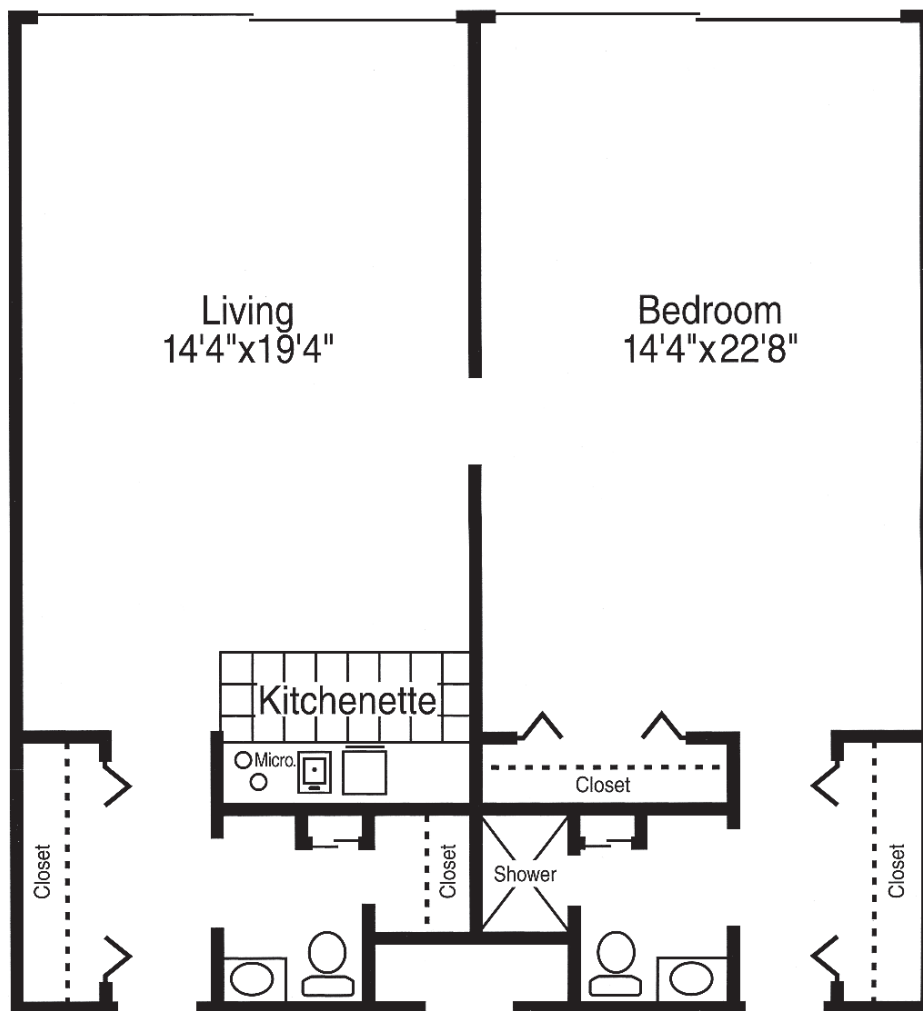

Westminster
Winter Park

Dundee

One Bedroom, One and One-Half Bath
900 sq. ft.

These are typical floor plans but may not be to scale.